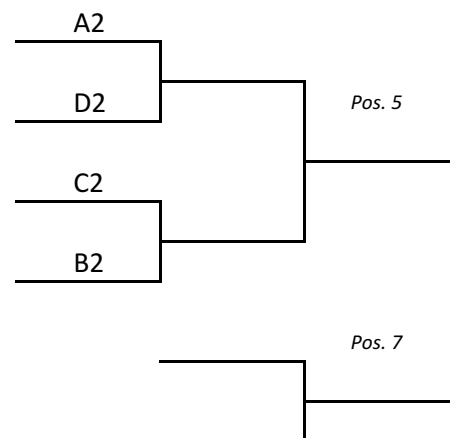

POSITION 5-8