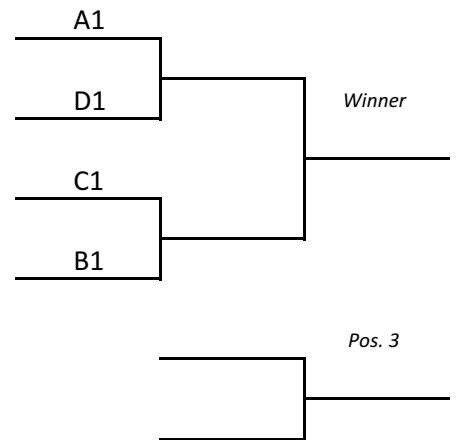

Men's World Group & Play-off

POOL A

		FRA	NED	USA	Standings
1	FRA		Wed	Tue	
2	NED	Wed		Mon	
3	USA	Tue	Mon		

POOL B

		JPN	BEL	SWE	Standings
1	JPN		Wed	Tue	
2	BEL	Wed		Mon	
3	SWE	Tue	Wed		

POOL C

		ARG	GBR	AUT	Standings
1	ARG		Wed	Tue	
2	GBR	Wed		Mon	
3	AUT	Tue	Mon		

POOL D

		AUS	ESP	KOR	Standings
1	AUS		Wed	Tue	
2	ESP	Wed		Mon	
3	KOR	Tue	Mon		

All days are preliminary

FINAL STANDINGS

Gold	
Silver	
Bronze	
4	
5	
6	
7	
8	
9	
10	
11	
12	

POSITION 1-4