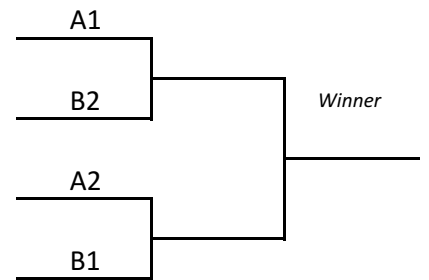

Quad World Group

POOL A

		GBR	ISR	RSA	CAN	Standings
1	GBR		Wed	Tue	Mon	
2	ISR	Wed		Mon	Tue	
3	RSA	Tue	Mon		Wed	
4	CAN	Mon	Tue	Wed		

POOL B

		USA	JPN	ITA	AUS	Standings
1	USA		Wed	Tue	Mon	
2	JPN	Wed		Mon	Tue	
3	ITA	Tue	Mon		Wed	
4	AUS	Mon	Tue	Wed		

All days are preliminary

FINAL STANDINGS

Gold
Silver
Bronze
4
5
6
7
8

POSITION 1-4

POSITION 5-6

POSITION 7-8